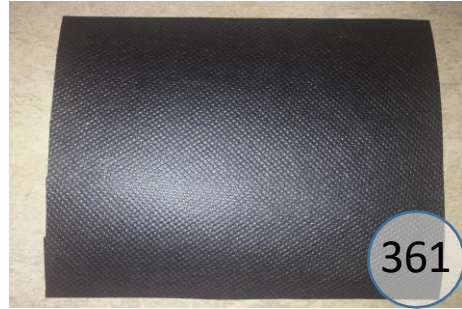

9212146

Call Out	Description
●	Blown Fiber
●	Cushion Chaise Pad - top Pad
●	Cushion Foam
●	KD Component
●	Cover

Signature
DESIGN
BY **ASHLEY**®

40

46

361

22

433

170

Signature
DESIGN
BY **ASHLEY**®

921 SECTIONAL DIMENSIONS 7 PIECE CONFIGURATION

**921 SECTIONAL
DIMENSIONS
7 PIECE
CONFIGURATION**