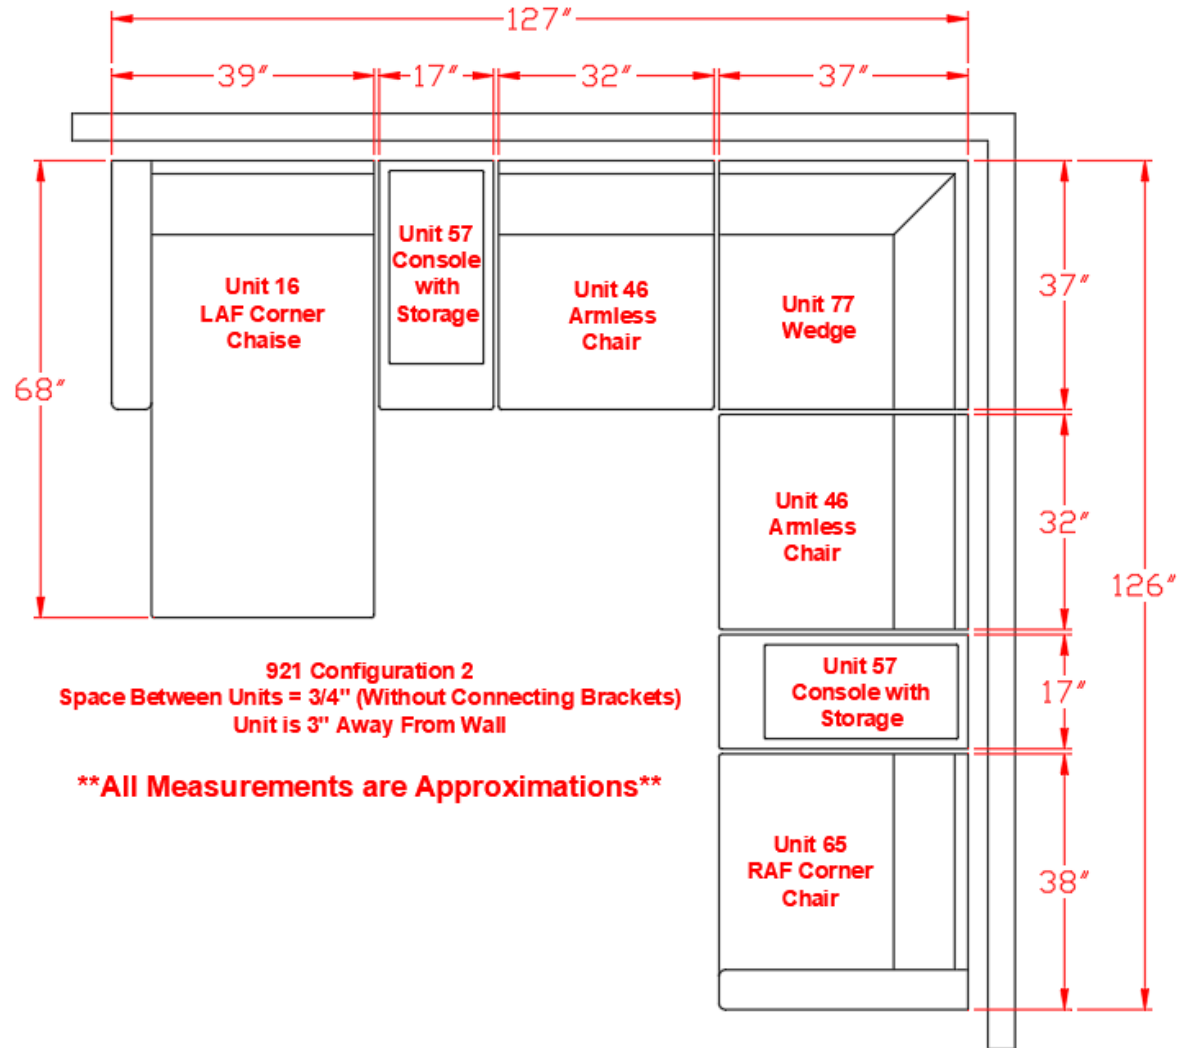

9212146

Call Out	Description
●	Blown Fiber
●	Cushion Chaise Pad - top Pad
●	Cushion Foam
●	KD Component
●	Cover

Signature
DESIGN
BY **ASHLEY**®

40

46

361

22

433

170

Signature
DESIGN
BY **ASHLEY**®

921 SECTIONAL DIMENSIONS 7 PIECE CONFIGURATION

**921 SECTIONAL
DIMENSIONS
7 PIECE
CONFIGURATION**